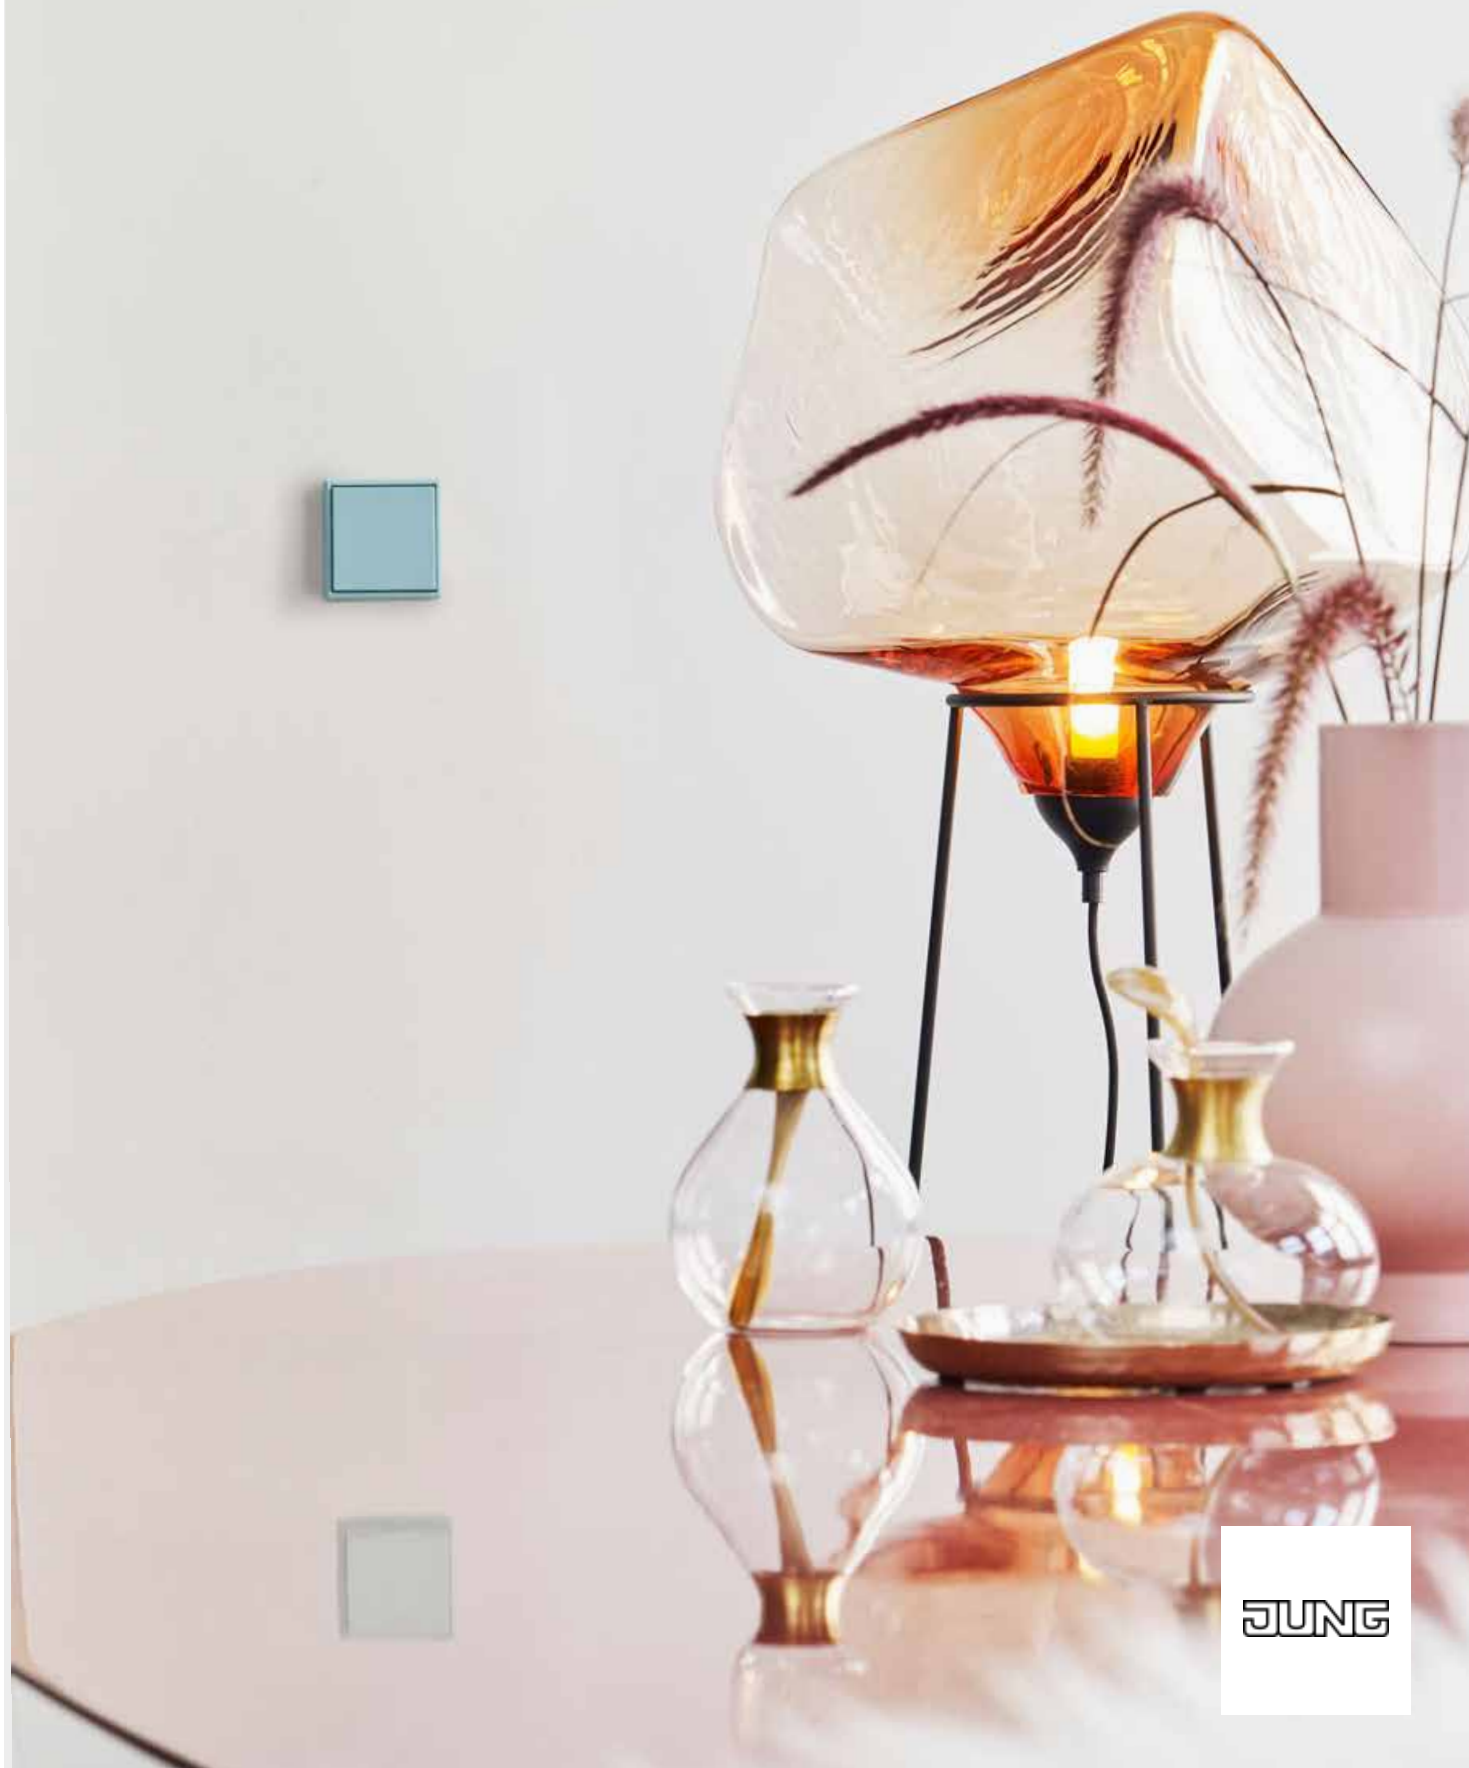

LES COULEURS® LE CORBUSIER
LICHTSCHALTER BY JUNG

JUNG