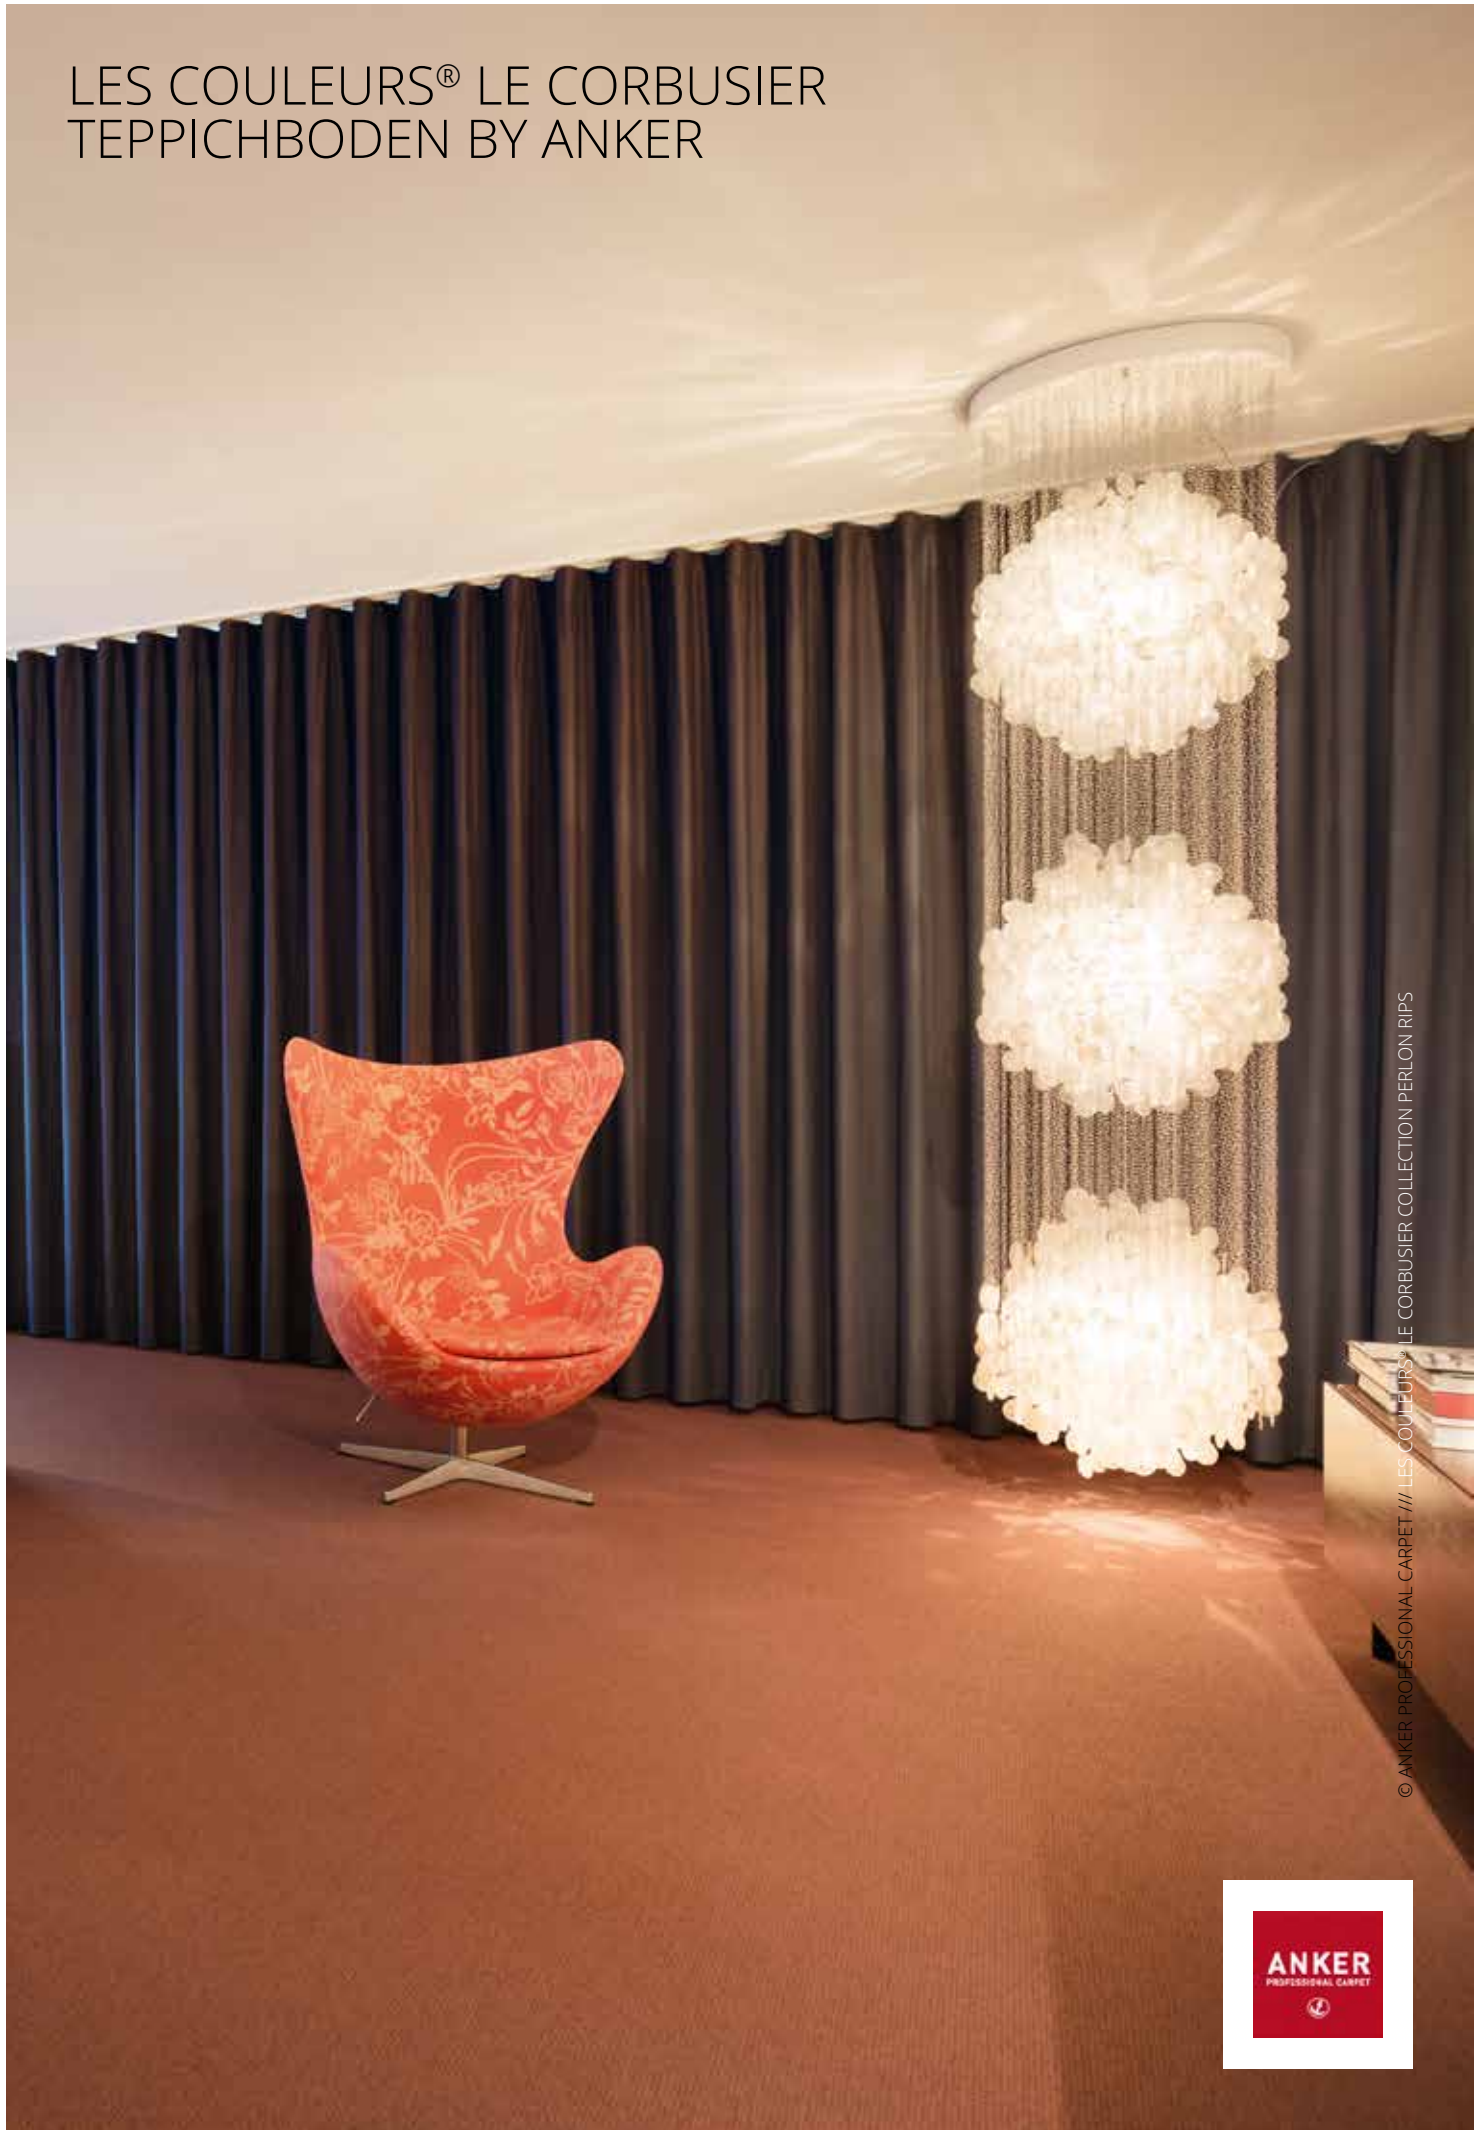

LES COULEURS® LE CORBUSIER
TEPPICHBODEN BY ANKER

© ANKER PROFESSIONAL CARPET /// LES COULEURS® LE CORBUSIER COLLECTION PERLON RIPS